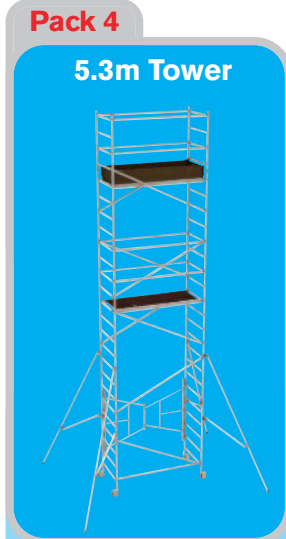

Instant UpRight TT250

5 working heights in 5 easy steps

The TT250 is a quality but low priced mobile tower. With a folding base unit and extension packs it is ready to order in a range of working heights up to 7.1m.

7 RUNG EXTENSION
FRAME QTY2

PLATFORM
QTY 1

STABILISER
QTY 4

HORIZ BRACE
QTY 4

DIAGONAL BRACE
QTY 2

TOE BOARD SET
QTY 1

Pack 4

5.3m Tower

COMPONENTS

7 RUNG EXTENSION
FRAME QTY2

DIAGONAL BRACE
QTY 4

Pack 5

7.1m Tower

COMPONENTS

7 RUNG EXTENSION FRAME
QTY2

PLATFORM
QTY 1