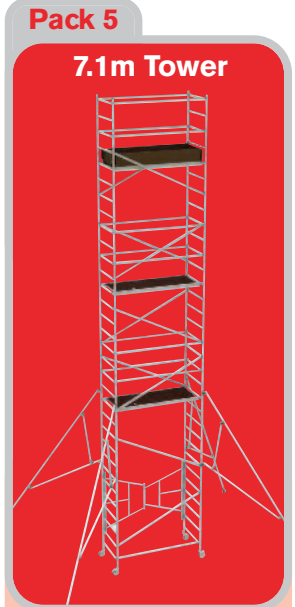

Instant UpRight TT250

5 working heights in 5 easy steps

The TT250 is a quality but low priced mobile tower. With a folding base unit and extension packs it is ready to order in a range of working heights up to 7.1m.

2m Tower

COMPONENTS

4 RUNG EXTENSION
FRAME
QTY 2

HORIZ BRACE
QTY 5

DIAGONAL BRACE
QTY 1

Pack 3

3.5m Tower

COMPONENTS

7 RUNG EXTENSION
FRAME QTY2

PLATFORM
QTY 1

STABILISER
QTY 4

HORIZ BRACE
QTY 4

DIAGONAL BRACE
QTY 2

TOE BOARD SET
QTY 1

Pack 4

5.3m Tower

COMPONENTS

7 RUNG EXTENSION
FRAME QTY2

DIAGONAL BRACE
QTY 4

Pack 5

7.1m Tower

COMPONENTS

7 RUNG EXTENSION FRAME
QTY2

PLATFORM
QTY 1