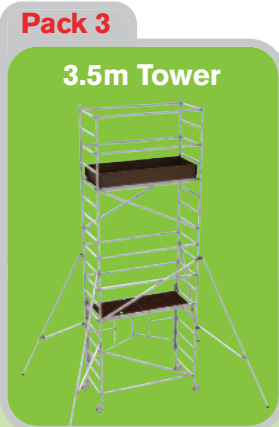

Instant UpRight TT250

5 working heights in 5 easy steps

The TT250 is a quality but low priced mobile tower. With a folding base unit and extension packs it is ready to order in a range of working heights up to 7.1m.

Pack 1

1m Tower

COMPONENTS

FOLDING BASE UNIT
QTY 1

PLATFORM
QTY 1

DIAGONAL BRACE
QTY 1

FIXED CASTORS
QTY 4

Pack 2

2m Tower

COMPONENTS

4 RUNG EXTENSION
FRAME
QTY 2

HORIZ BRACE
QTY 5

DIAGONAL BRACE
QTY 1

Pack 3

3.5m Tower

COMPONENTS